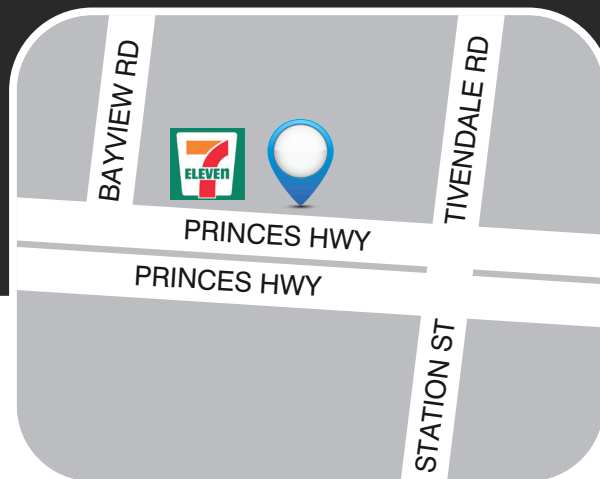

# Your uniform is available at the PSW STORE IN OFFICER

407 Princess Hwy, Officer VIC 3809  
Phone: (03) 9768 0382

**REGULAR TRADING HOURS\*\***  
Tue to Fri: 9:00am - 5:00pm  
Sat: 10:00am - 1:00pm

SHOP  
ONLINE